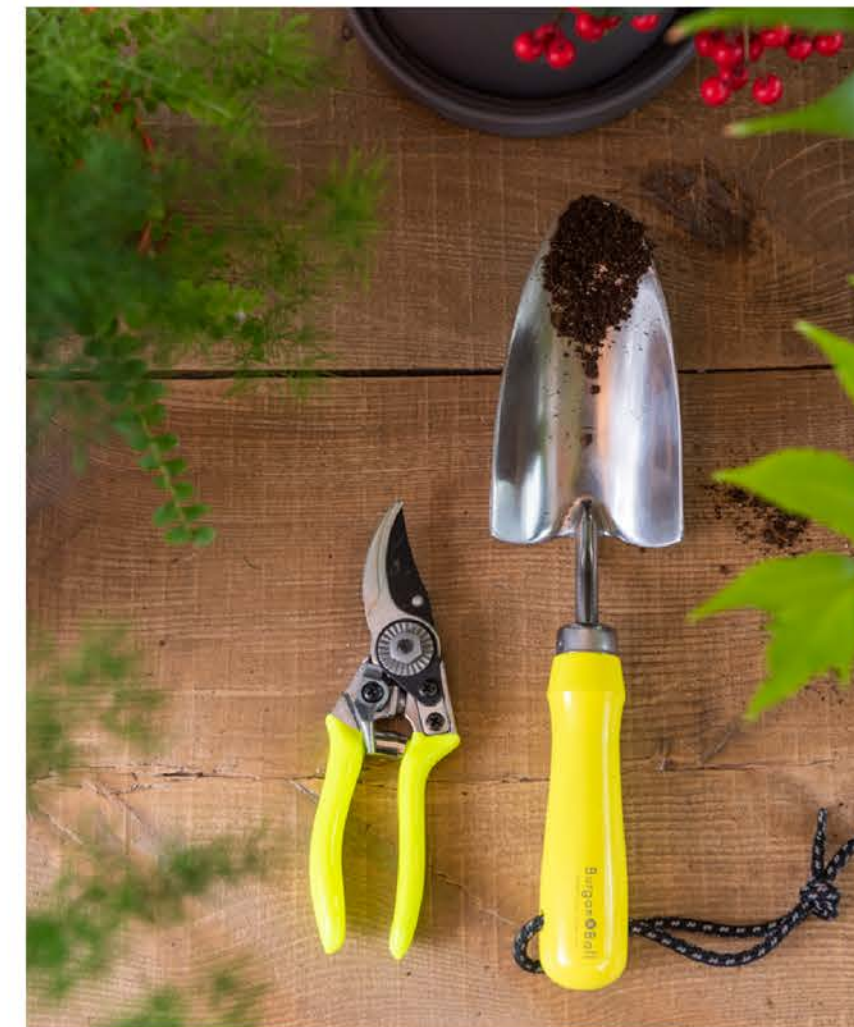

Gardener's Gifts TOOL SETS

From prepping to planting to pruning, our tool sets have you covered from seed to harvest! A pair of pocket pruners with a sharpener to ensure precision cuts, seed starting essentials perfectly sized for the task, and helpfully neon-hued tools that are easy to see and hard to lose. Help your garden shed get ahead!

Products left to Right: Gardener's Pocket Tool Gift Set | Gardener's Ultimate Seed Starting Tool Set | Burgon & Ball Florabrite® Tool Set, Yellow | Burgon & Ball Florabrite® Tool Set, Hot Pink