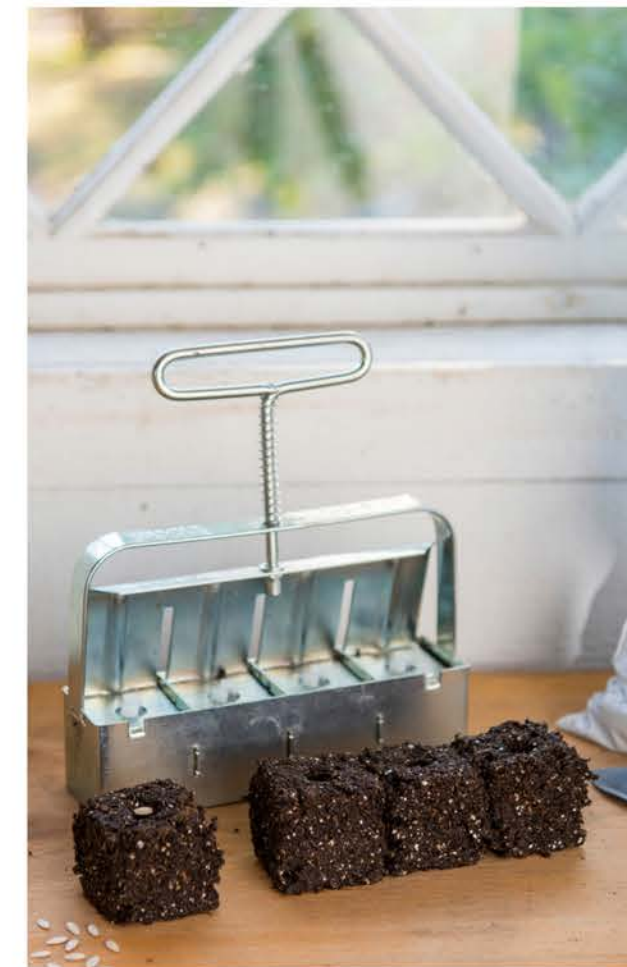

Galvanized COLLECTION

Is galvanized metal retro chic or coolly modern? It's both, actually — and that's what makes it so versatile and appealing! Choose from a wide variety of indoor and outdoor gardening accessories in the look. Then let everyone guess whether it's a well-cared-for antique or fresh out of its packaging. (We won't tell.)

Products left to right: Galvanized Herb Planters with Rectangular Tray | Soil Blocker | Galvanized Garden Tool Storage Box | Chicken Wire Cloche | Self-Watering Galvanized Seed Starting Tray | Galvanized Hanging Triple Planter